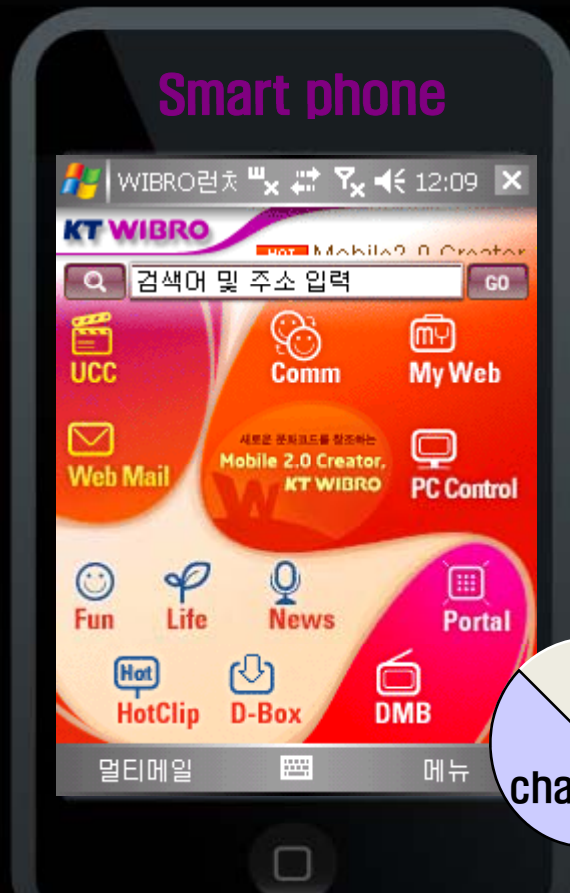

WIBRO Mobile service

WIBRO DEVICE

Smart phone

Sph-8200

Sph-8100

lg-kc1

UMPC

Sph-P9200

WIBRO service-now

Application : Ucc player, communicator, rss(myweb),news(viwer),hotclip(widget),d-box(wipi),pc control, webmail, websurfing browser(zoomin browser)

Web service : education, shopping, music, game, portal, traffic

WIBRO browser :

WIBRO service-now

Application : communicator, rss(myweb), hotclip(widget), pc control
multiboard(multiple video conferencing)
Web service : seeu(ucc),education, shopping,, game,

WIBRO service-2008