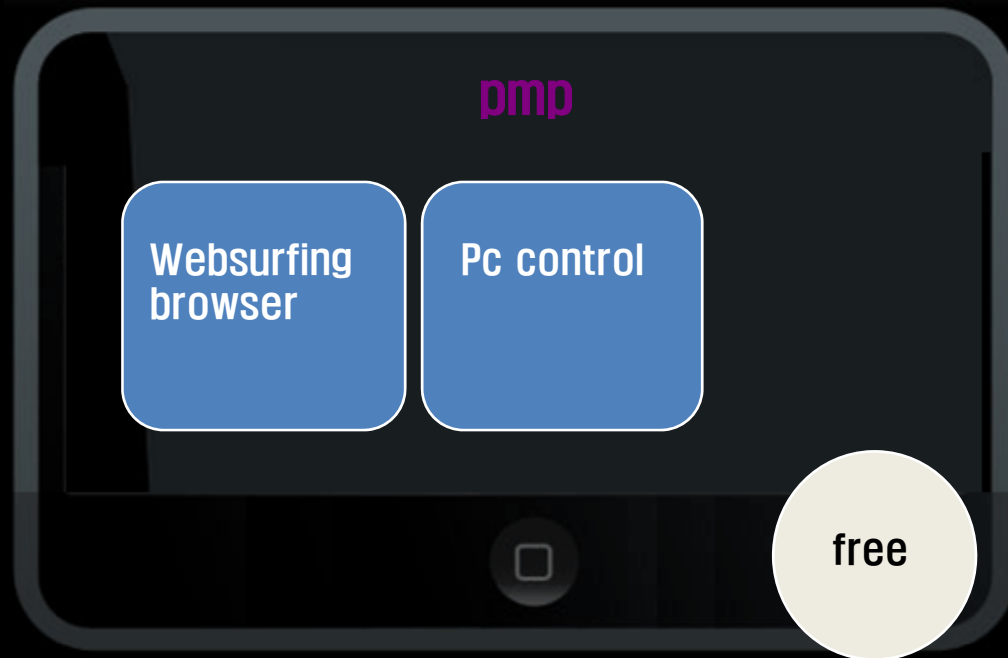

COVERAGE

now

- SEOUL,
- SUBWAY(1~8 LINE, Bundang line, kwachon line), bundang gu
- 60 university in Seoul, 18 university in kyounggi-province
- airport express way etc..

2008 the metropolitan area
the major cities of Korea

WIBRO service-now

Application : Ucc player, communicator, rss(myweb),news(viwer),hotclip(widget),d-box(wipi),pc control, webmail, websurfing browser(zoomin browser)

Web service : education, shopping, music, game, portal, traffic

WIBRO browser :

WIBRO service-now

Application : communicator, rss(myweb), hotclip(widget), pc control
multiboard(multiple video conferencing)
Web service : seeu(ucc),education, shopping,, game,

WIBRO service-2008